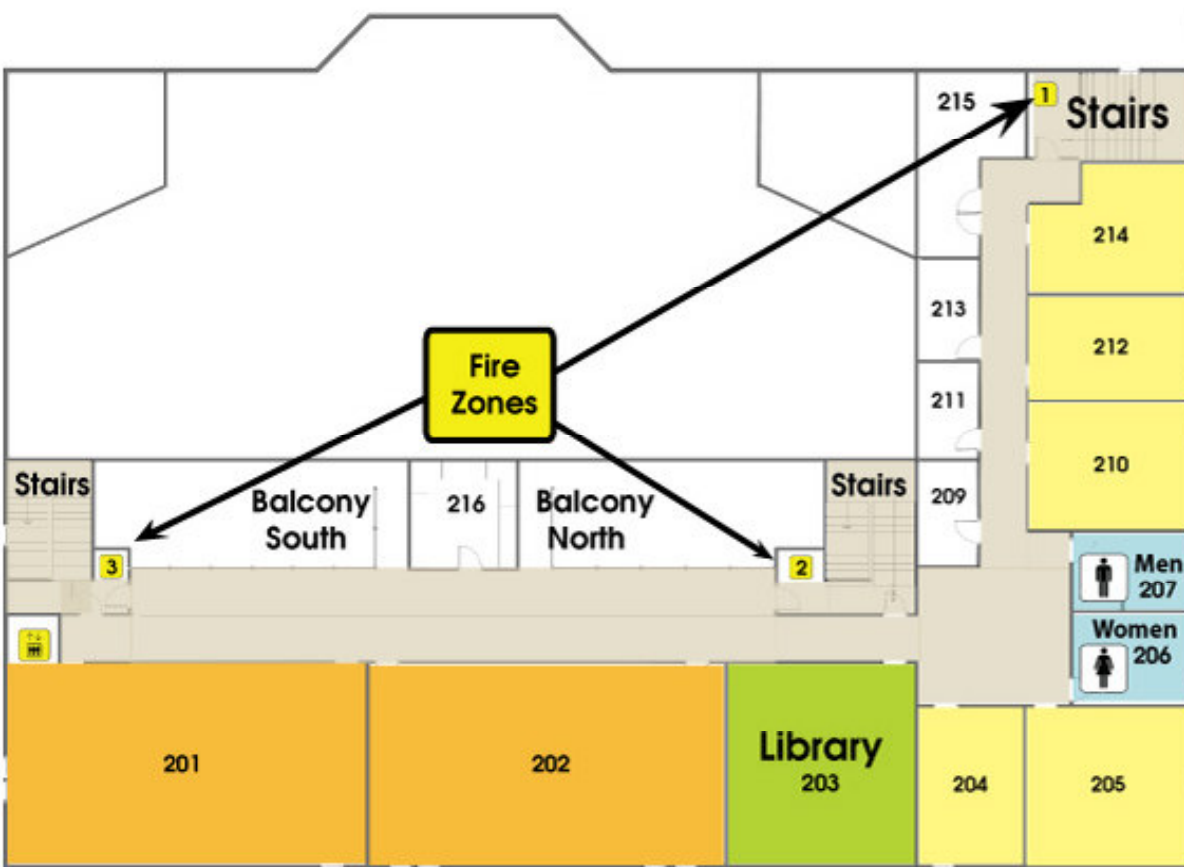

Main Level

Second Floor

Color Key:

- Adult classroom
- Bathrooms
- Children/youth classroom
- EXIT EXIT
- Fellowship Hall
- Hallways
- Heckman Hall
- Library
- Nursery
- ♿ Wheel Chair Accessible

North →