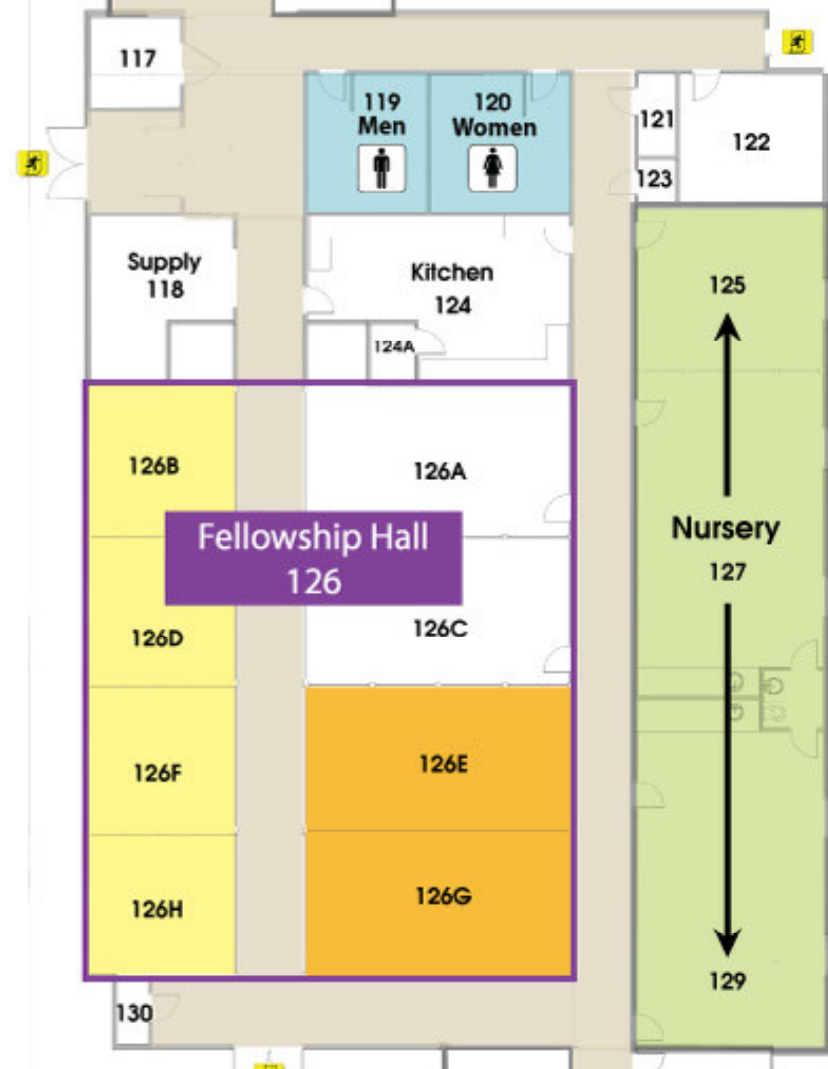

Main Level

Second Floor

Color Key:

- Adult classroom
- Bathrooms
- Children/youth classroom
- EXIT EXIT
- Fellowship Hall
- Hallways
- Heckman Hall
- Library
- Nursery
- ♿ Wheel Chair Accessible

North →