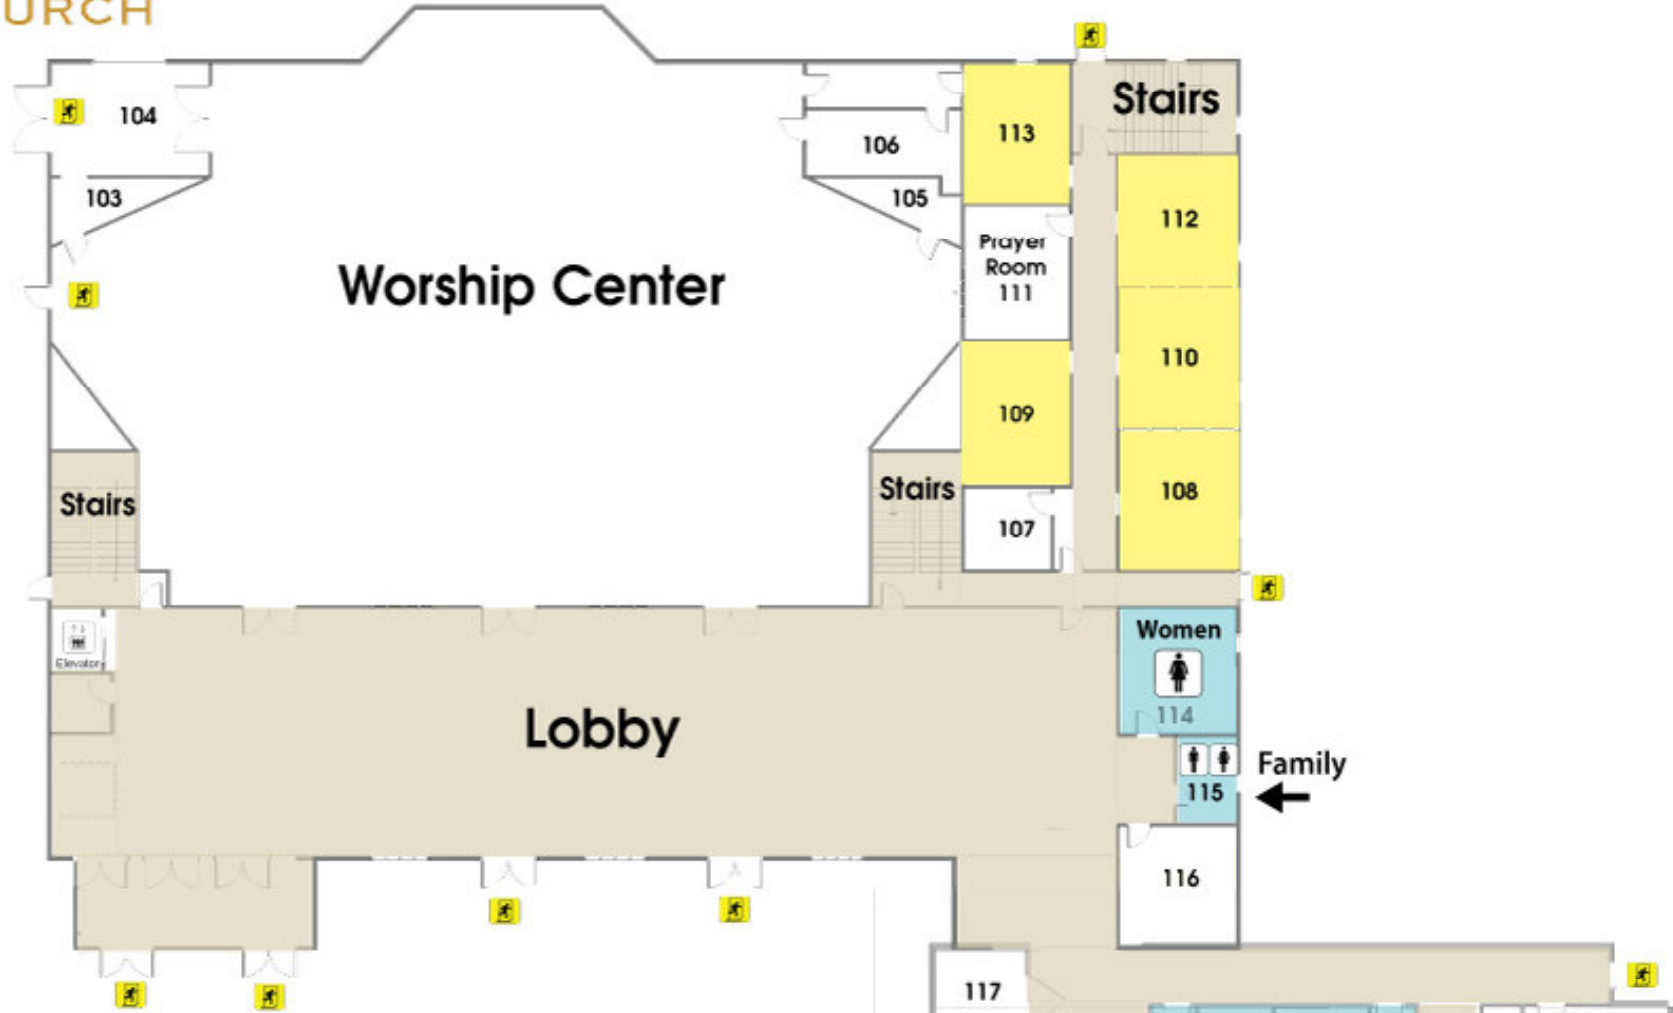

Main Level

Second Floor

Color Key:

- Adult classroom
- Bathrooms
- Children/youth classroom
- EXIT EXIT
- Fellowship Hall
- Hallways
- Heckman Hall
- Library
- Nursery
- ♿ Wheel Chair Accessible

North →